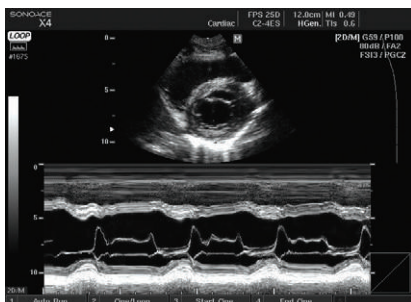

PREMIUM FEATURES

- Duplex mode for simultaneous 2D and pulsed wave Doppler
- Multi frequency mode (2D & PW Doppler)
- Full Spectrum™ Imaging
- Post Gain Control
- 8 TGC Slide control
- Freehand 3D and 3D Multi-planar view

PREMIUM ERGONOMICS

- 4 wheel swivel design
- Compact foot print
- Simple image archival options
- Intuitive backlit control panel
- High resolution, non flickering 12" monitor

PREMIUM PERFORMANCE

- Digital multibeamforming channels
- 4096 Lines of cine loop review
- Read / Write zoom
- USB 2.0 (4 ports)
- HPRF Doppler
- DICOM 3.0 compatible
- Built-in CD RW

Left ventricle in M-mode

common carotid artery in PW Doppler

Fetal heart in 2D

SONOACE X4

THE SUMMIT OF EVOLUTION