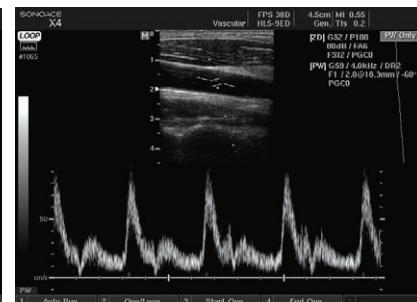

PREMIUM FEATURES

- Duplex mode for simultaneous 2D and pulsed wave Doppler
- Multi frequency mode (2D & PW Doppler)
- Full Spectrum™ Imaging
- Post Gain Control
- 8 TGC Slide control
- Freehand 3D and 3D Multi-planar view

PREMIUM ERGONOMICS

- 4 wheel swivel design
- Compact foot print
- Simple image archival options
- Intuitive backlit control panel
- High resolution, non flickering 12" monitor

PREMIUM PERFORMANCE

- Digital multibeamforming channels
- 4096 Lines of cine loop review
- Read / Write zoom
- USB 2.0 (4 ports)
- HPRF Doppler
- DICOM 3.0 compatible
- Built-in CD RW

Left ventricle in M-mode

common carotid artery in PW Doppler

Fetal heart in 2D

SONOACE X4

THE SUMMIT OF EVOLUTION